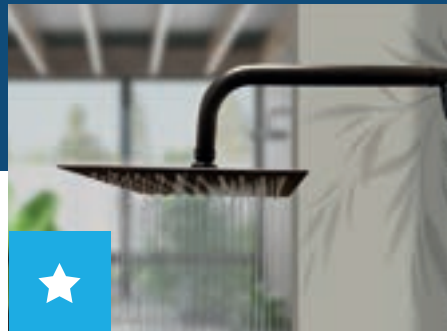

# WELLNESS BY WATER

EASILY TURN YOUR  
CURRENT SHOWER  
INTO A RAIN SHOWER

**GET YOUR FREE SAMPLE NOW!**

[www.wellnessme.eu/b2b](http://www.wellnessme.eu/b2b)

Interested in one of our  
products?

**GET YOUR  
FREE SAMPLE NOW:**  
[www.wellnessme.eu/b2b](http://www.wellnessme.eu/b2b)

Our vision is to offer an easy-to-install Rain Shower Head, including handlebar or bracket. All the products meet European standards (G1/2 interface) and come together with luxury packaging. On top of that, all Rain Shower Heads are water saving and made of Sus304 stainless steel to ensure the quality and lifespan of the product. We offer a variety of colors (mirror, matt black) and sizes (8,10,12 inch) for a competitive price.

## SET INCLUDES

- ✓ 1 x Rain Shower Head (Mirror or Black)
- ✓ 1 x Handlebar
- ✓ 2 x Integrated water filters with rubbers (water saving and prevention of leaking)
- ✓ Professional packaging including instruction manual in Dutch and English (Other languages are available)